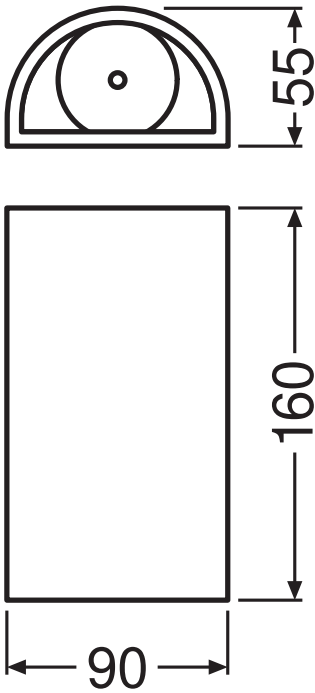

Photometrical data

Luminous flux	710 lm
Luminous efficacy	60 lm/W
Color temperature	3000 K
Light color (designation)	Warm White
Color rendering index Ra	≥ 80
Standard deviation of color matching	< 6 sdc _m
Photobiological safety group acc. to EN62778	RG0
Photobiological safety group acc. to EN62471	RG0
Beam angle	280 °

4058075075078 O Facade Updown
12W3000K WT IP54

Dimensions & Weight

Length	55.00 mm
Width	90.00 mm
Height	160.00 mm
Product weight	480.00 g

O FACADE UPDOWN 12W/3000K
GY IP54

Materials & Colors

Product color	White
Housing color	White
Body material	Aluminum
Cover material	Glass
Mercury content	0.0 mg

Photometric and lighting design files	Document name
	Light distribution curve type polar
	4058075075078 O Facade Updown 12W3000K WT IP54

LOGISTICAL DATA

Product code	Packaging unit (Pieces/Unit)	Dimensions (length x width x height)	Gross weight	Volume
4058075075078	Folding box 1	74 mm x 109 mm x 180 mm	503.00 g	1.45 dm ³
4058075075085	Shipping box 6	245 mm x 240 mm x 195 mm	3193.00 g	11.47 dm ³