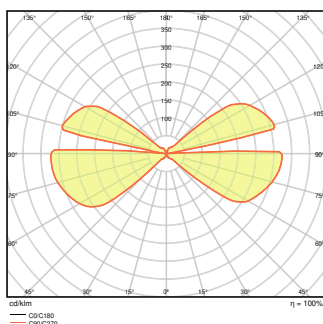

Photometrical data

Luminous flux	710 lm
Luminous efficacy	60 lm/W
Color temperature	3000 K
Light color (designation)	Warm White
Color rendering index Ra	≥ 80
Standard deviation of color matching	< 6 sdc _m
Photobiological safety group acc. to EN62778	RG0
Photobiological safety group acc. to EN62471	RG0
Beam angle	280 °