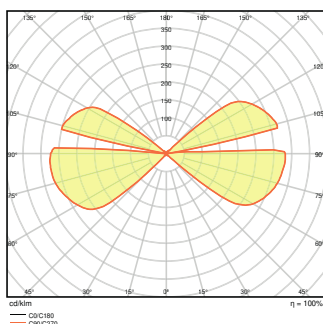

Photometrical data

Luminous flux	700 lm
Luminous efficacy	60 lm/W
Color temperature	3000 K
Light color (designation)	Warm White
Color rendering index Ra	≥ 80
Standard deviation of color matching	< 6 sdc _m
Photobiological safety group acc. to EN62778	RG0
Photobiological safety group acc. to EN62471	RG0
Beam angle	280 °