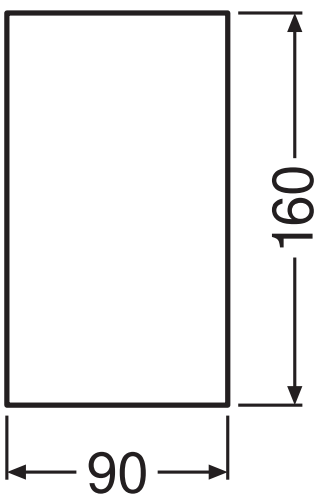

Photometrical data

Luminous flux	700 lm
Luminous efficacy	60 lm/W
Color temperature	3000 K
Light color (designation)	Warm White
Color rendering index Ra	≥ 80
Standard deviation of color matching	< 6 sdc _m
Photobiological safety group acc. to EN62778	RG0
Photobiological safety group acc. to EN62471	RG0
Beam angle	280 °

4058075075054 O Facade Updown
12W3000K GY IP54

Dimensions & Weight

Length	55.00 mm
Width	90.00 mm
Height	160.00 mm
Product weight	480.00 g

O FACADE UPDOWN 12W/3000K
GY IP54

Materials & Colors

Product color	Gray
Housing color	Gray
Body material	Aluminum
Cover material	Glass
Mercury content	0.0 mg