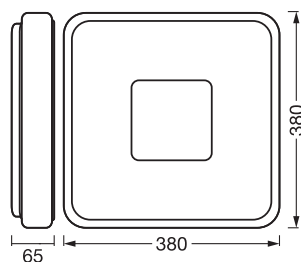

Photometrical data

Luminous flux	1450 lm
Total luminous flux of contained light sources	2700 lm
Luminous efficacy	60 lm/W
Color temperature	3000 K
Light color (designation)	Warm White
Color rendering index Ra	> 80
Standard deviation of color matching	6 sdcn
Flickering metric (Pst LM)	<1
Stroboscope effect metric (SVM)	<0.4
Photobiological safety group acc. to EN62778	RG0

Dimensions & Weight

Length	380.00 mm
Width	380.00 mm
Height	65.00 mm
Product weight	1050.00 g

ORBIS PIANA 380X380
24W830CLICKD

Materials & Colors

Product color	Black
Housing color	Black
Body material	Metal
Cover material	Poly methyl methacrylate (PMMA) Acrylonitrile butadiene styrene (ABS)
Glow Wire Test according to IEC 60695-2-12	650 °C

DOWNLOAD DATA

Documents and certificates	Document name
 User instruction / safety instructions	G11241366 ORBIS PIANA

LOGISTICAL DATA

Product code	Packaging unit (Pieces/Unit)	Dimensions (length x width x height)	Gross weight	Volume
4099854625268	Folding box 1	73 mm x 403 mm x 403 mm	1473.00 g	11.86 dm ³
4099854625275	Shipping box 5	420 mm x 370 mm x 420 mm	8115.00 g	65.27 dm ³