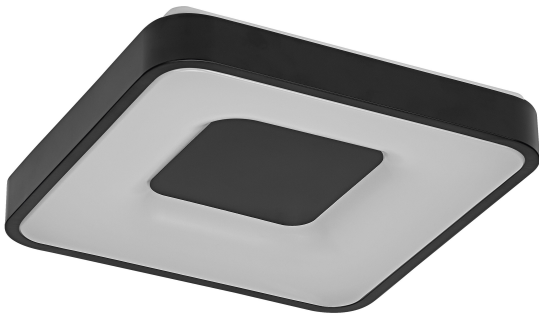

PRODUCT DATASHEET

Orbis Piana 380x380mm 24W 830 Click DIM Black

Orbis Piana | LED ceiling luminaire with plastic ring

Areas of application

- Living areas (living rooms, dining rooms, bedrooms etc.)

Product benefits

- Click dim function by wall switch

Product features

- Ceiling luminaire with advanced LED technology
- Click-DIM version: dimmable in three steps by repeated switching
- Color temperature: 3,000 K
- Type of protection: IP20

Dimensions & Weight

Length	380.00 mm
Width	380.00 mm
Height	65.00 mm
Product weight	1050.00 g

ORBIS PIANA 380X380
24W830CLICKD

Materials & Colors

Product color	Black
Housing color	Black
Body material	Metal
Cover material	Poly methyl methacrylate (PMMA) Acrylonitrile butadiene styrene (ABS)
Glow Wire Test according to IEC 60695-2-12	650 °C