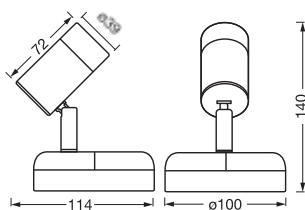

- Easy and flexible installation via magnetic wall panel
- Simple configuration via screwdriver

Product features

- Dimmable via Touch DIM
- Battery rechargeable via USB cable

TECHNICAL DATA

Electrical data

Nominal wattage	1.80 W
Nominal voltage	5 V
Total harmonic distortion	< 70 %
Protection class	III
Operating mode	Battery

Photometrical data

Luminous flux	100 lm
Luminous efficacy	68 lm/W
Color temperature	3000 K
Light color (designation)	Warm White
Color rendering index Ra	> 80
Standard deviation of color matching	6 sdc _m
Photobiological safety group acc. to EN62778	RG0
Beam angle	153.00 °

Dimensions & Weight

Length	100.00 mm
Width	140.00 mm
Height	114.00 mm
Product weight	280.00 g

NIGHTLUX CYLINDER 830 DIM
USB BK

Materials & Colors

Product color	Black
Housing color	Black
Body material	Plastic
Cover material	Polymethylmethacrylate (PMMA)

LOGISTICAL DATA

Product code	Packaging unit (Pieces/Unit)	Dimensions (length x width x height)	Gross weight	Volume
4099854478918	Folding box 1	120 mm x 120 mm x 126 mm	345.00 g	1.81 dm ³
4099854478925	Shipping box 4	250 mm x 130 mm x 262 mm	1559.00 g	8.52 dm ³