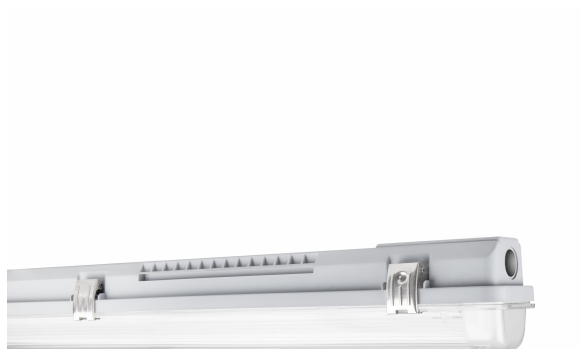

PRODUCT DATASHEET

DP HOUSING 1500 P 1XLAMP IP65

DAMP PROOF HOUSING GEN 3 | Damp-proof luminaire for T8 LED lamps with tool-free luminaire connector

Areas of application

- Parking lots, warehouses, production areas
- Car parks and underpasses
- Garages

Product benefits

- Easy and quick installation
- Prewired for easy installation of tubular AC LED lamps
- Toolless installation
- Robust housing
- Sustainable solution thanks to exchangeable light sources
- 5 years guarantee

Product features

- Luminaire housing, available for 1 or 2 T8 LED tubes
- Suitable for LED TUBE T8 EM and LED TUBE T8 CONNECTED
- Type of protection: IP65
- Integrated electrical fuse

TECHNICAL DATA

Electrical data

Product color	Gray
Housing color	Gray
Body material	Polycarbonate (PC)
Cover material	Polycarbonate (PC)
Light emitting surface material	Polycarbonate (PC)
Glow Wire Test according to IEC 60695-2-12	850 °C
Mercury content	0.0 mg