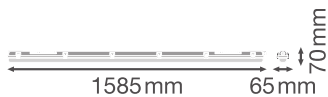

Nominal voltage	220...240 V
Mains frequency	50...60 Hz
Protection class	II

Dimensions & Weight

Length	1585.00 mm
Width	65.00 mm
Height	70.00 mm
Product weight	889.00 g

DP HOUSING 1500 P 1XLAMP
IP65

Materials & Colors